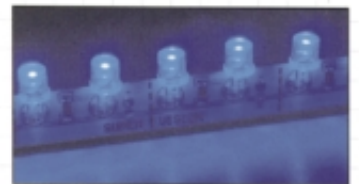

THROWER SIGNS

Established Signmakers & Signwriters

*Traditional
Signwriting*

VINYL
TEXT
DIGITAL PRINT

LED's - Low Voltage Lighting

Until recently, Most signage was illuminated by external lights, fluorescent tubes or bent neon. Low voltage LED's give a flexible alternative. The strips can be bent and attached behind letters to give a halo effect. Or placed in trays exactly where the intensity of the bulbs is needed most. They are available in a range of colours.

Where to use LED

FLAT LETTERS

HALO LETTERS

ACRYLIC FACE LETTERS

Crowthorne
(01344) 772164

Guildford
(01483) 894257

Office: Normandy Cottage, 54 Linersh Wood Close, Bramley, Surrey. GU5 0EQ
WWW.THROWERSIGNS.CO.UK E-mail: simon@throwersigns.co.uk