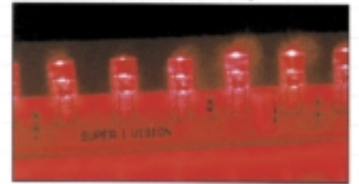

Where to use LED

FLAT LETTERS