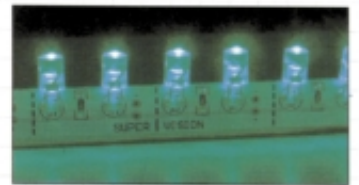

HALO LETTERS