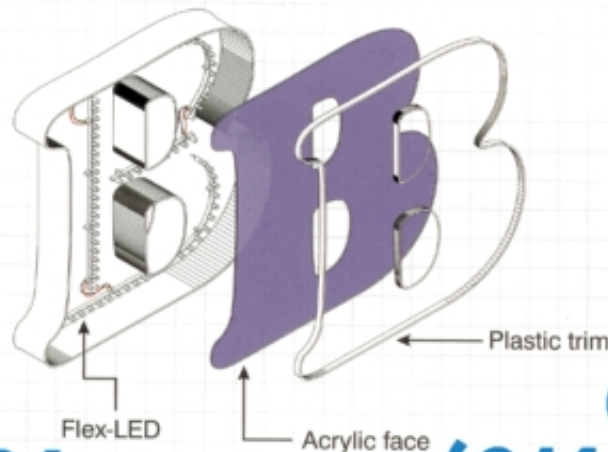

ACRYLIC FACE LETTERS

Crowthorne
(01344) 772164

Guildford
(01483) 894257

Office: Normandy Cottage, 54 Linersh Wood Close, Bramley, Surrey. GU5 0EQ
WWW.THROWERSIGNS.CO.UK E-mail: simon@throwersigns.co.uk

A Brilliant New Concept